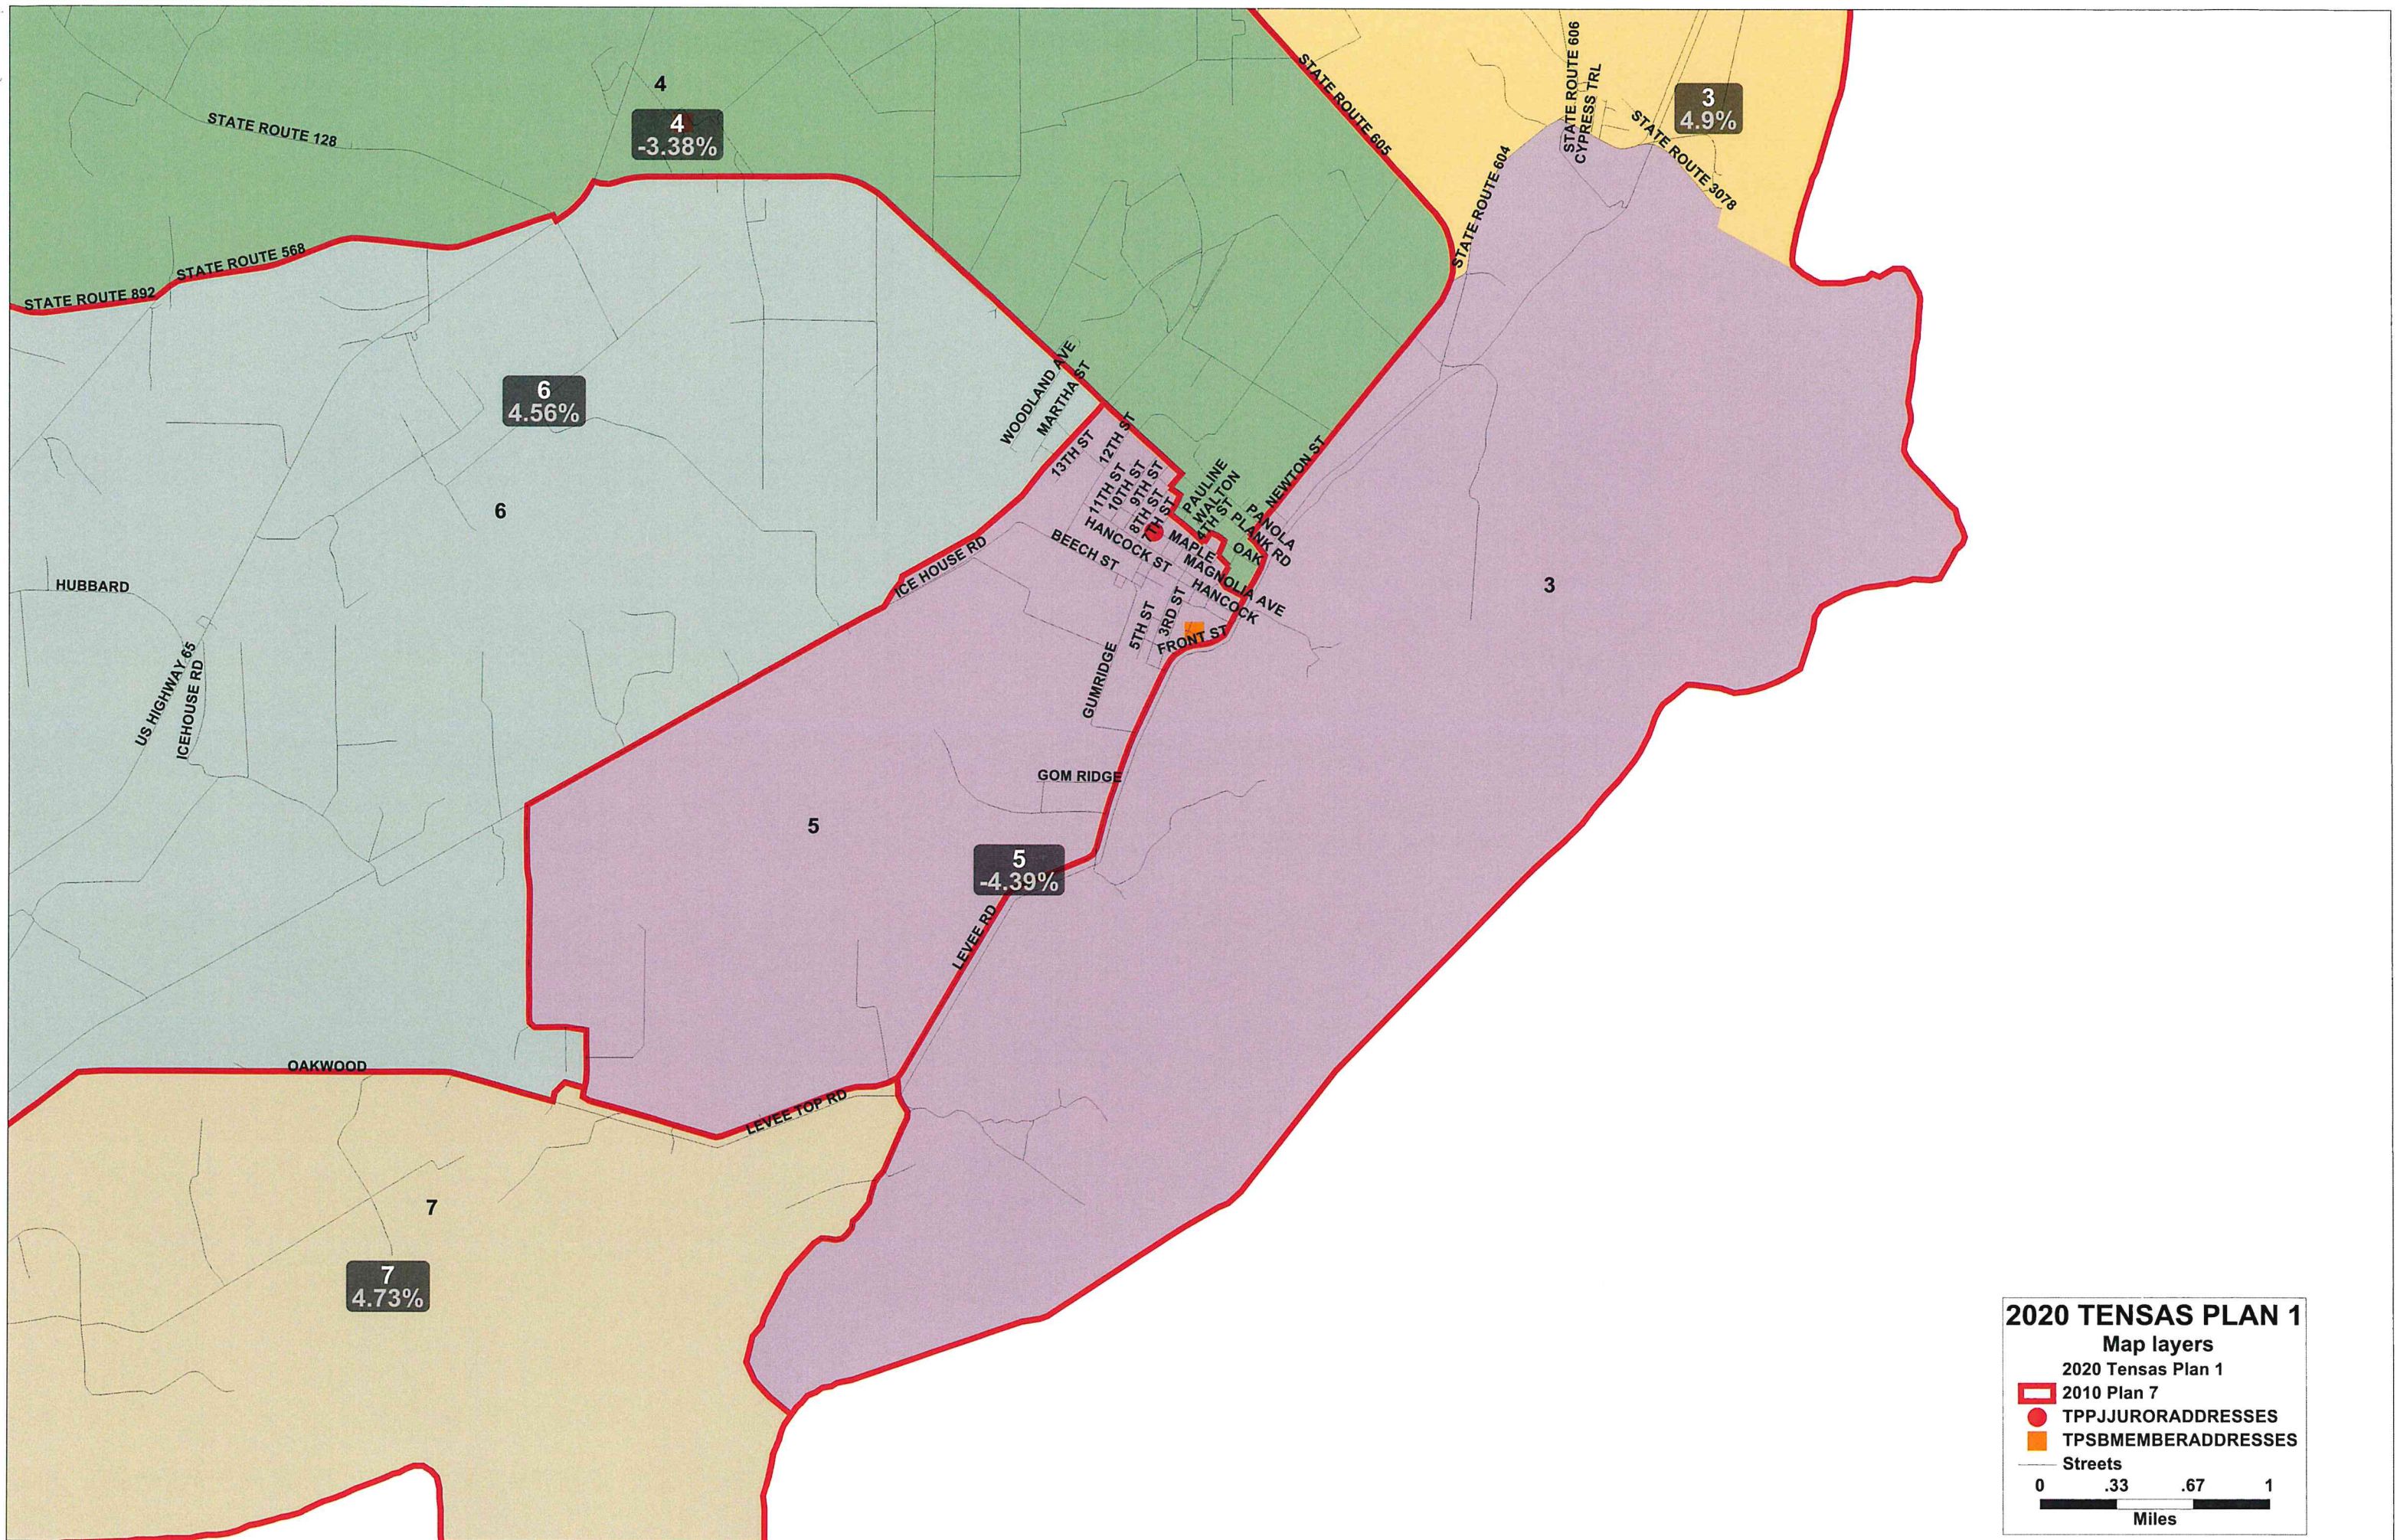

2020 TENSAS PLAN 1
Map layers

- 2020 Tensas Plan 1
- 2010 Plan 7
- TPPJJURORADDRESSES
- TPSBMEMBERADDRESSES
- Streets

0 .25 .5 .75
 Miles

2020 TENSAS PLAN 1
 Map layers

- 2020 Tensas Plan 1
- 2010 Plan 7
- TPPJURORADDRESSES
- TPSBMEMBERADDRESSES
- Streets

0 .33 .67 1
 Miles